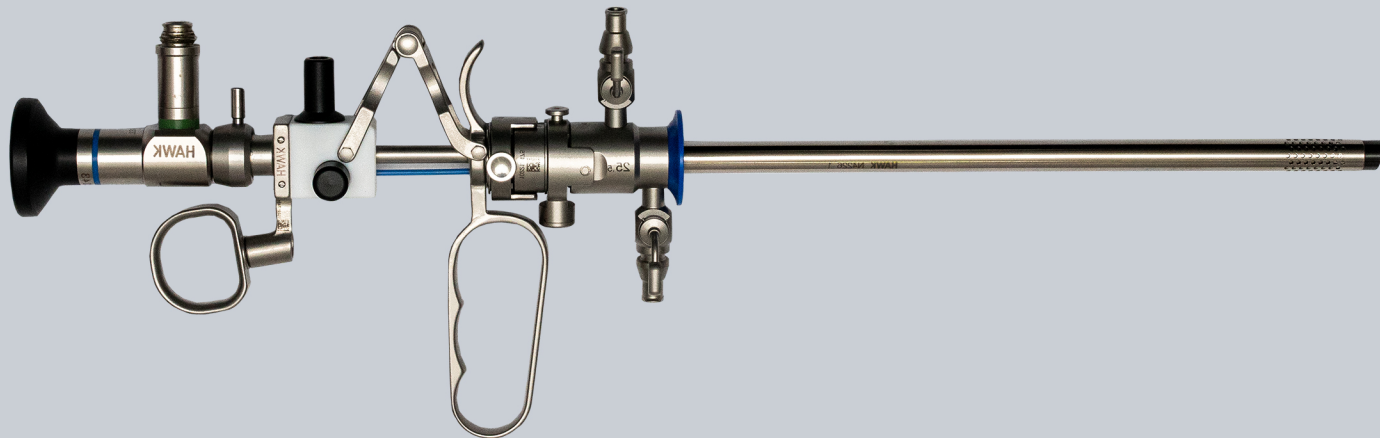

BASIC CYSTO-TURP SET

SET CONTENTS

Telescope 12° Ø4 x 302
(T3312J)

Working Element Passive
(N5210)

AAA Pharma, Inc.

BASIC CYSTO-TURP SET

Obturator Fr. 21
(N4031)

Sheath Fr. 21 x 230 mm
(N4021)

Deflecting Obturator Fr. 24
(N4324)

Inner Sheath Fr. 24 x 195
(N4224)

Deflecting Obturator Fr. 25.5
(N4326)

Outer Sheath Fr. 25.5 x 180

Cutting Loop Electrode
(N6110)

Coagulation Electrode
(N6115)

Needle Electrode
(N6117)

AAA Pharma, Inc.

BASIC CYSTO-TURP SET

Bridge 2 Channels
(N5312)

Irrigation Part 2 Stopcocks
(N4200)

Light Guide Cable with Adaptor
(P1851)

HF Cable for Hawk (Gold)
(P1096)