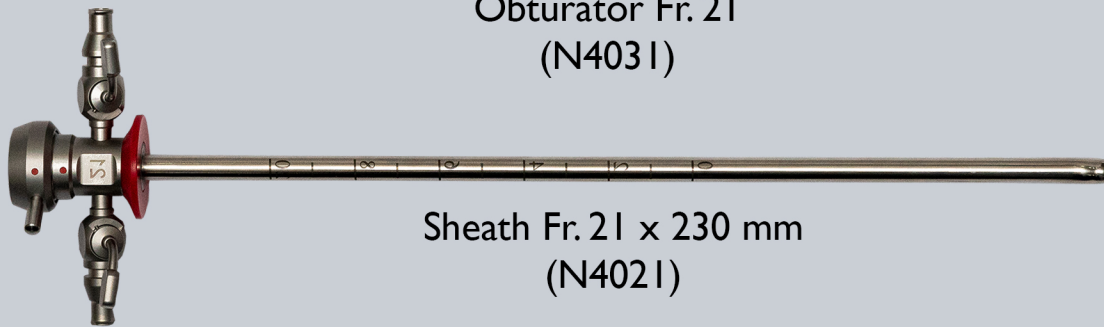

BASIC CYSTO-TURP SET

SET CONTENTS

Telescope 12° Ø4 x 302
(T3312J)

Working Element Passive
(N5210)

AAA Pharma, Inc.

BASIC CYSTO-TURP SET

Obturator Fr. 21
(N4031)

Sheath Fr. 21 x 230 mm
(N4021)

Deflecting Obturator Fr. 24
(N4324)

Inner Sheath Fr. 24 x 195
(N4224)

Deflecting Obturator Fr. 25.5
(N4326)

Outer Sheath Fr. 25.5 x 180

Cutting Loop Electrode
(N6110)

Coagulation Electrode
(N6115)

Needle Electrode
(N6117)

AAA Pharma, Inc.

BASIC CYSTO-TURP SET

Bridge 2 Channels
(N5312)

Irrigation Part 2 Stopcocks
(N4200)

Light Guide Cable with Adaptor
(P1851)

HF Cable for Hawk (Gold)
(P1096)