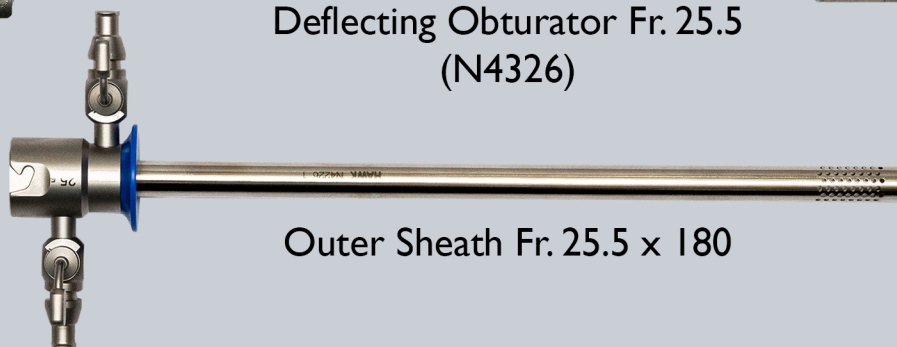

BASIC CYSTO-TURP SET

SET CONTENTS

Telescope 12° Ø4 x 302
(T3312J)

Working Element Passive
(N5210)

AAA Pharma, Inc.

BASIC CYSTO-TURP SET

Obturator Fr. 21
(N4031)

Sheath Fr. 21 x 230 mm
(N4021)

Deflecting Obturator Fr. 24
(N4324)

Inner Sheath Fr. 24 x 195
(N4224)

Deflecting Obturator Fr. 25.5
(N4326)

Outer Sheath Fr. 25.5 x 180

Cutting Loop Electrode
(N6110)

Coagulation Electrode
(N6115)

Needle Electrode
(N6117)

AAA Pharma, Inc.

BASIC CYSTO-TURP SET

Bridge 2 Channels
(N5312)

Irrigation Part 2 Stopcocks
(N4200)

Light Guide Cable with Adaptor
(P1851)

HF Cable for Hawk (Gold)
(P1096)