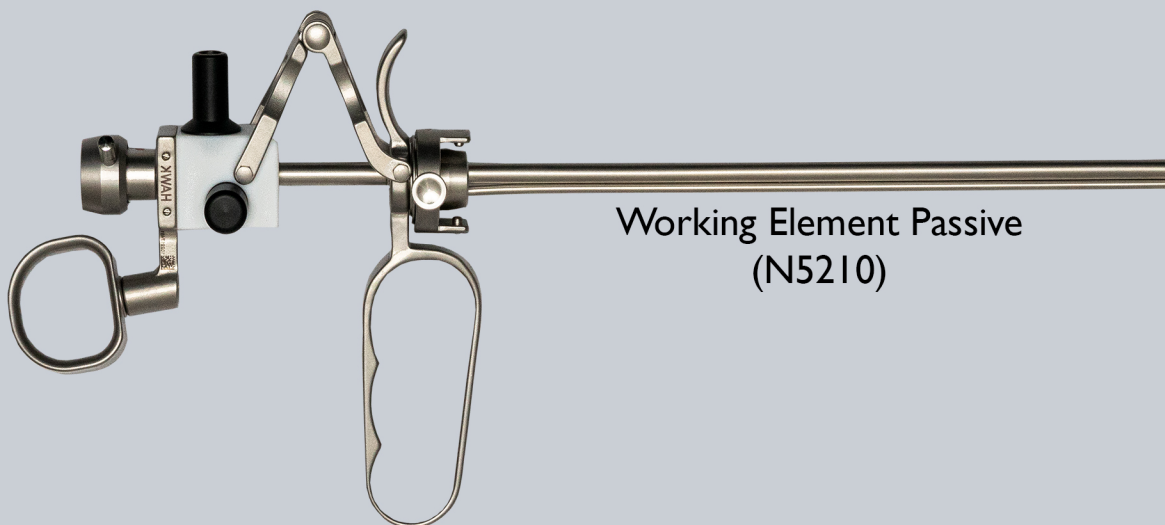

BASIC CYSTO-TURP SET

SET CONTENTS

Telescope 12° Ø4 x 302
(T3312J)

Working Element Passive
(N5210)

AAA Pharma, Inc.

BASIC CYSTO-TURP SET

Obturator Fr. 21
(N4031)

Sheath Fr. 21 x 230 mm
(N4021)

Deflecting Obturator Fr. 24
(N4324)

Inner Sheath Fr. 24 x 195
(N4224)

Deflecting Obturator Fr. 25.5
(N4326)

Outer Sheath Fr. 25.5 x 180

Cutting Loop Electrode
(N6110)

Coagulation Electrode
(N6115)

Needle Electrode
(N6117)

AAA Pharma, Inc.

BASIC CYSTO-TURP SET

Bridge 2 Channels
(N5312)

Irrigation Part 2 Stopcocks
(N4200)

Light Guide Cable with Adaptor
(P1851)

HF Cable for Hawk (Gold)
(P1096)