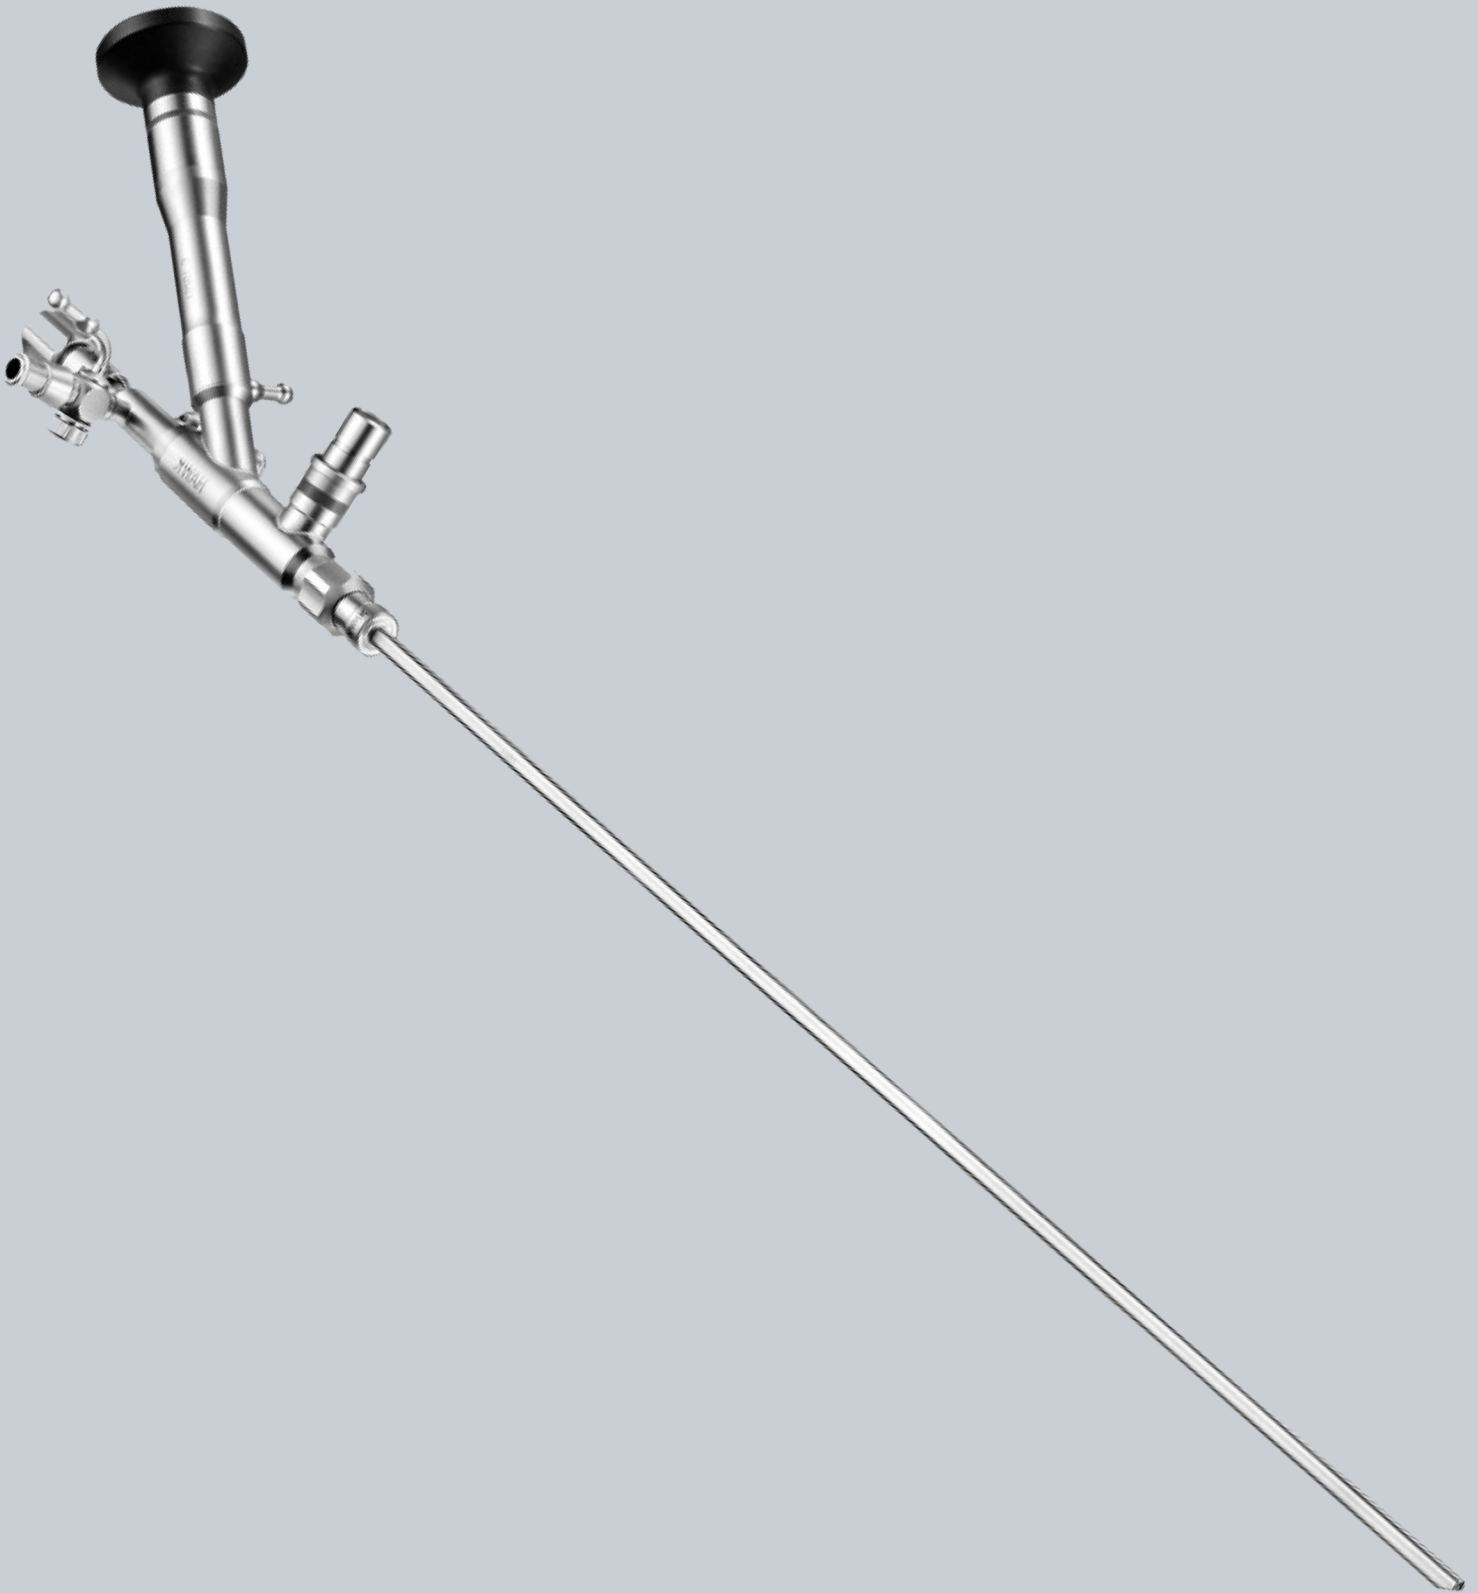

ENHANCE SUPER MINI PCNL (ESMP) SET

AAA Pharma, Inc.