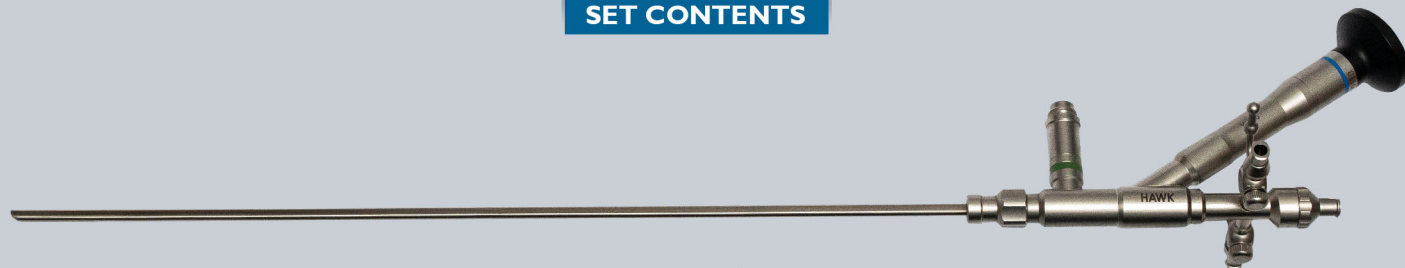

# ENHANCE SUPER MINI PCNL (ESMP) SET

## SET CONTENTS

Nephroscope Fr. 11 x 309mm - 0°, Working Channel Fr. 6 (Y1340)

Stone Grasper Fr. 5 x 496mm (N3320D)

Suction Sheath

Fr. 18 x 160

N4737-3

Obturator

N4737B-3

Stone Collection Bottle (N5881A)

Fiber Clip (P8041A)

Suction Sheath (Y) (N4730A)

Tubings

Sealing Cover

Sealing Washer

Sealing Cap

Nipples