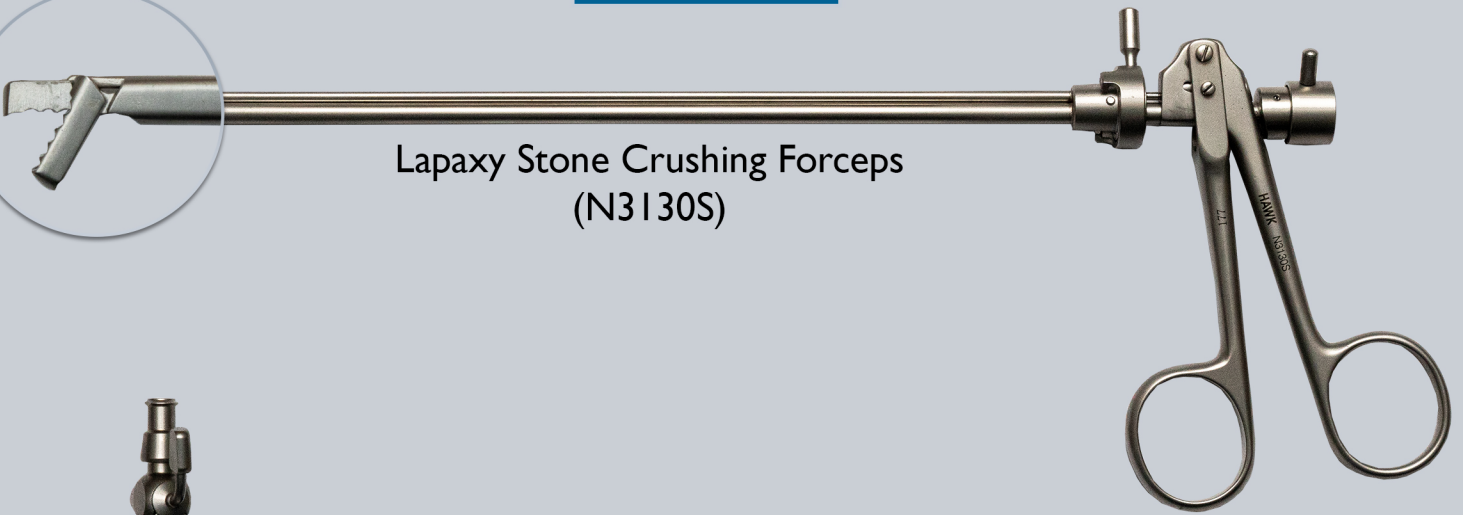

LAPAXY SET

SET CONTENTS

Lapaxy Stone Crushing Forceps
(N3130S)

Sheath Fr. 25 x 230mm with Obturator Fr. 25
(N4025)(N4125)

Telescope 30° Ø4 x 302
(T3313)