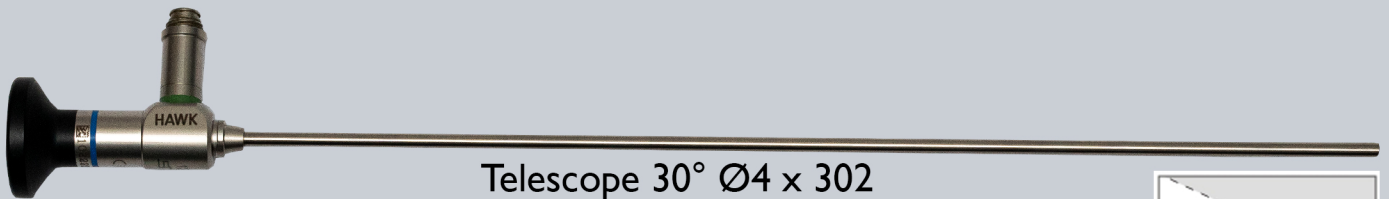

LAPAXY SET

SET CONTENTS

Lapaxy Stone Crushing Forceps
(N3130S)

Sheath Fr. 25 x 230mm with Obturator Fr. 25
(N4025)(N4125)

Telescope 30° Ø4 x 302
(T3313)