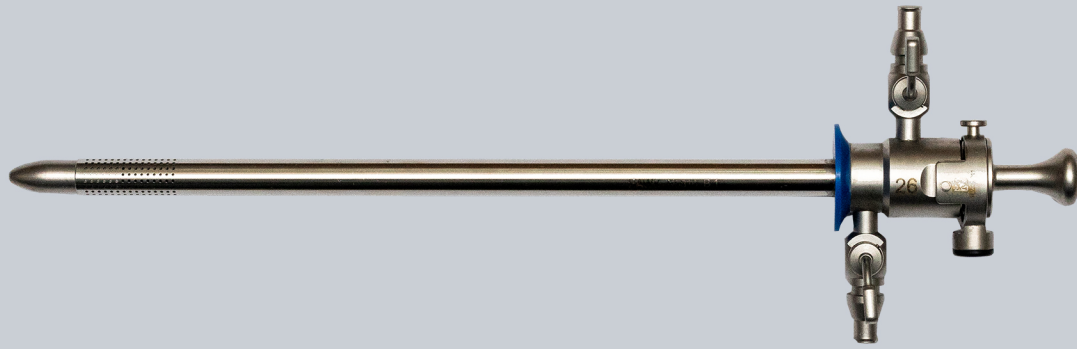

# LASER RESECTOSCOPE SET

## SET CONTENTS

Lapaxy Stone Crushing Forceps  
(N3130S)

Sheath Fr. 25 x 230mm with Obturator Fr. 25  
(N4025)(N4125)

Telescope 30° Ø4 x 302  
(T3313)

# LASER RESECTOSCOPE SET

Obturator use with N8810B  
(N8202A)

Outer Sheath Fr. 26  
(N5810B)

Irrigation 2 Stopcock  
(N4200-1)

Adaptor for Ellik  
(PI012F)

Tubings

Ellik Evacuator  
(PI010)