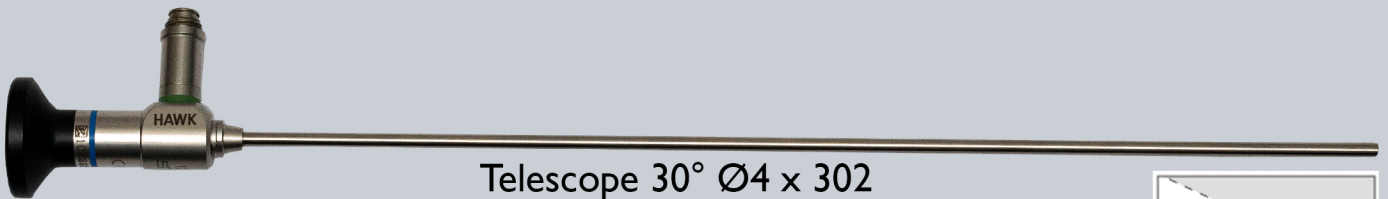

# LASER RESECTOSCOPE SET

## SET CONTENTS

Lapaxy Stone Crushing Forceps  
(N3130S)

Sheath Fr. 25 x 230mm with Obturator Fr. 25  
(N4025)(N4125)

Telescope 30° Ø4 x 302  
(T3313)

# LASER RESECTOSCOPE SET

Obturator use with N8810B  
(N8202A)

Outer Sheath Fr. 26  
(N5810B)

Irrigation 2 Stopcock  
(N4200-1)

Adaptor for Ellik  
(PI012F)

Tubings

Ellik Evacuator  
(PI010)