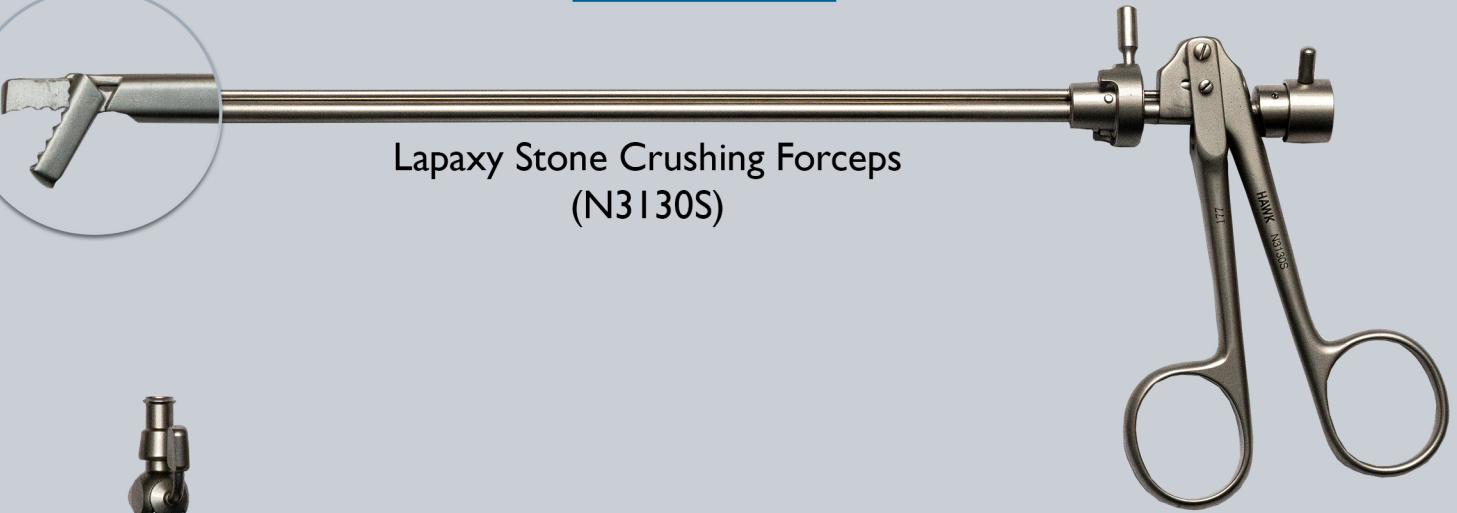

# LASER RESECTOSCOPE SET

## SET CONTENTS

Lapaxy Stone Crushing Forceps  
(N3130S)

Sheath Fr. 25 x 230mm with Obturator Fr. 25  
(N4025)(N4125)

Telescope 30° Ø4 x 302  
(T3313)

# LASER RESECTOSCOPE SET

Obturator use with N8810B  
(N8202A)

Outer Sheath Fr. 26  
(N5810B)

Irrigation 2 Stopcock  
(N4200-1)

Adaptor for Ellik  
(PI012F)

Tubings

Ellik Evacuator  
(PI010)