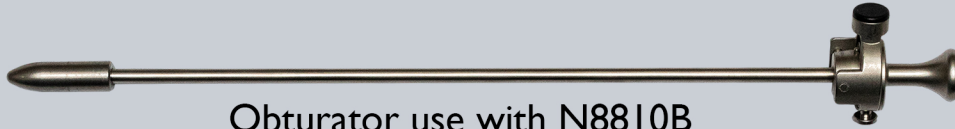

## SET CONTENTS

Lapaxy Stone Crushing Forceps  
(N3130S)

Sheath Fr. 25 x 230mm with Obturator Fr. 25  
(N4025)(N4125)

Telescope 30° Ø4 x 302  
(T3313)

# LASER RESECTOSCOPE SET

Obturator use with N8810B  
(N8202A)

Outer Sheath Fr. 26  
(N5810B)

Irrigation 2 Stopcock  
(N4200-1)

Adaptor for Ellik  
(PI012F)

Tubings

Ellik Evacuator  
(PI010)