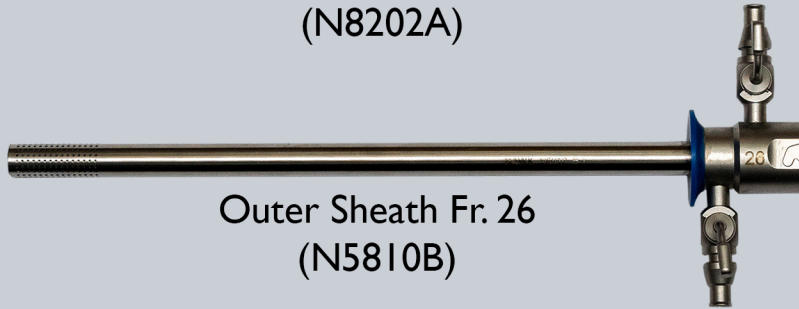

## SET CONTENTS

Lapaxy Stone Crushing Forceps  
(N3130S)

Sheath Fr. 25 x 230mm with Obturator Fr. 25  
(N4025)(N4125)

Telescope 30° Ø4 x 302  
(T3313)

# LASER RESECTOSCOPE SET

Obturator use with N8810B  
(N8202A)

Outer Sheath Fr. 26  
(N5810B)

Irrigation 2 Stopcock  
(N4200-1)

Adaptor for Ellik  
(PI012F)

Tubings

Ellik Evacuator  
(PI010)