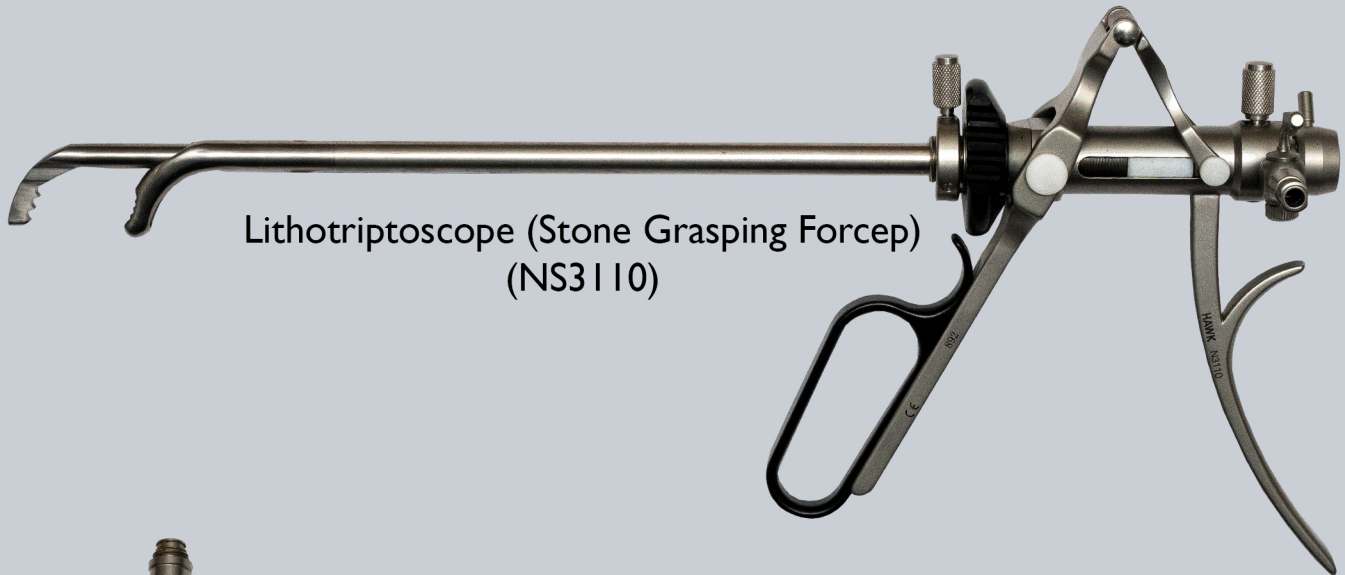

LITHOTRIPTOSCOPE SET

SET CONTENTS

Lithotriptoscope (Stone Grasping Forcep)
(NS3110)

Telescope 70° Ø4 x 303
(T3317)