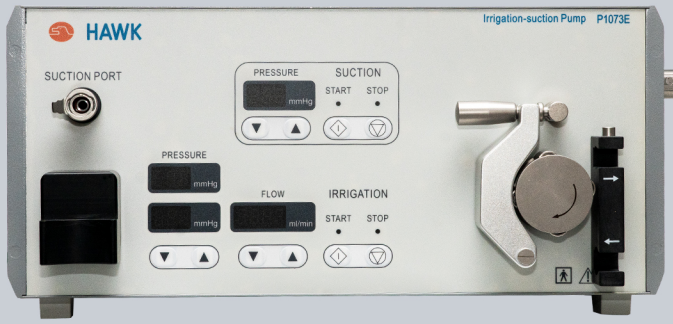

SUCTION IRRIGATION SET

Suction Irrigation Pump (ISA-IIA)
(PI073E)

SET CONTENTS

Waste Botle

Overflow Botle

Air Regulator

Air Filter

Puncture Needle

Pump Tubing for Irrigation

In / Out Tubing for Irrigation

In / Out Tubing for Suction

Quick Release Valve

Power Cable

AAA Pharma, Inc.